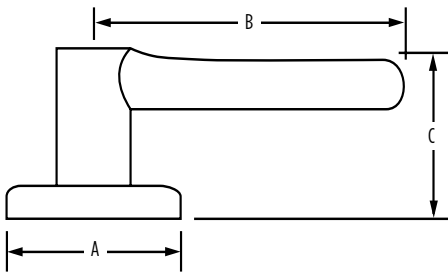

GRAPEVINE

Box Pack Specifications

SATIN NICKEL

AVAILABLE FUNCTIONS:

Passage

Privacy

Inactive

GRAPEVINE

15
Satin Nickel

Passage	<input type="checkbox"/>
Privacy	<input type="checkbox"/>
Inactive	<input type="checkbox"/>

SPECIFICATIONS

Door Prep	Cross Bore 2-1/8" Edge Bore 1" Latch Face 1"x2-1/4"
Backset	Adjustable to 2-3/8" or 2-3/4"
Door Thickness	1-3/8"-1-3/4" doors standard thickness
Faceplates	1"x2-1/4" Includes square corner and drive-in
Strikes	2-1/4" full lip. Includes square corner and radius corner
Bolt	1/2" throw. Nickel plated
Door Handing	Reversible for right or left-handed doors
ANSI/BHMA	A156.5 Grade 3
ADA	N/A
ASTM	All Weiser product meets ASTM E 331 water penetration testing

Dimensions	A	B	C	C (Keyed)
Grapevine	2 9/16"	3 3/4"	2 1/2"	2 1/2"

WARRANTY:

Safelock by Weiser™ products provide a "Lifetime Mechanical & 5 Year-Limited Finish Warranty" that covers all defects in material and workmanship. For more information, please visit ca.weiserlock.com/en/warranty/.